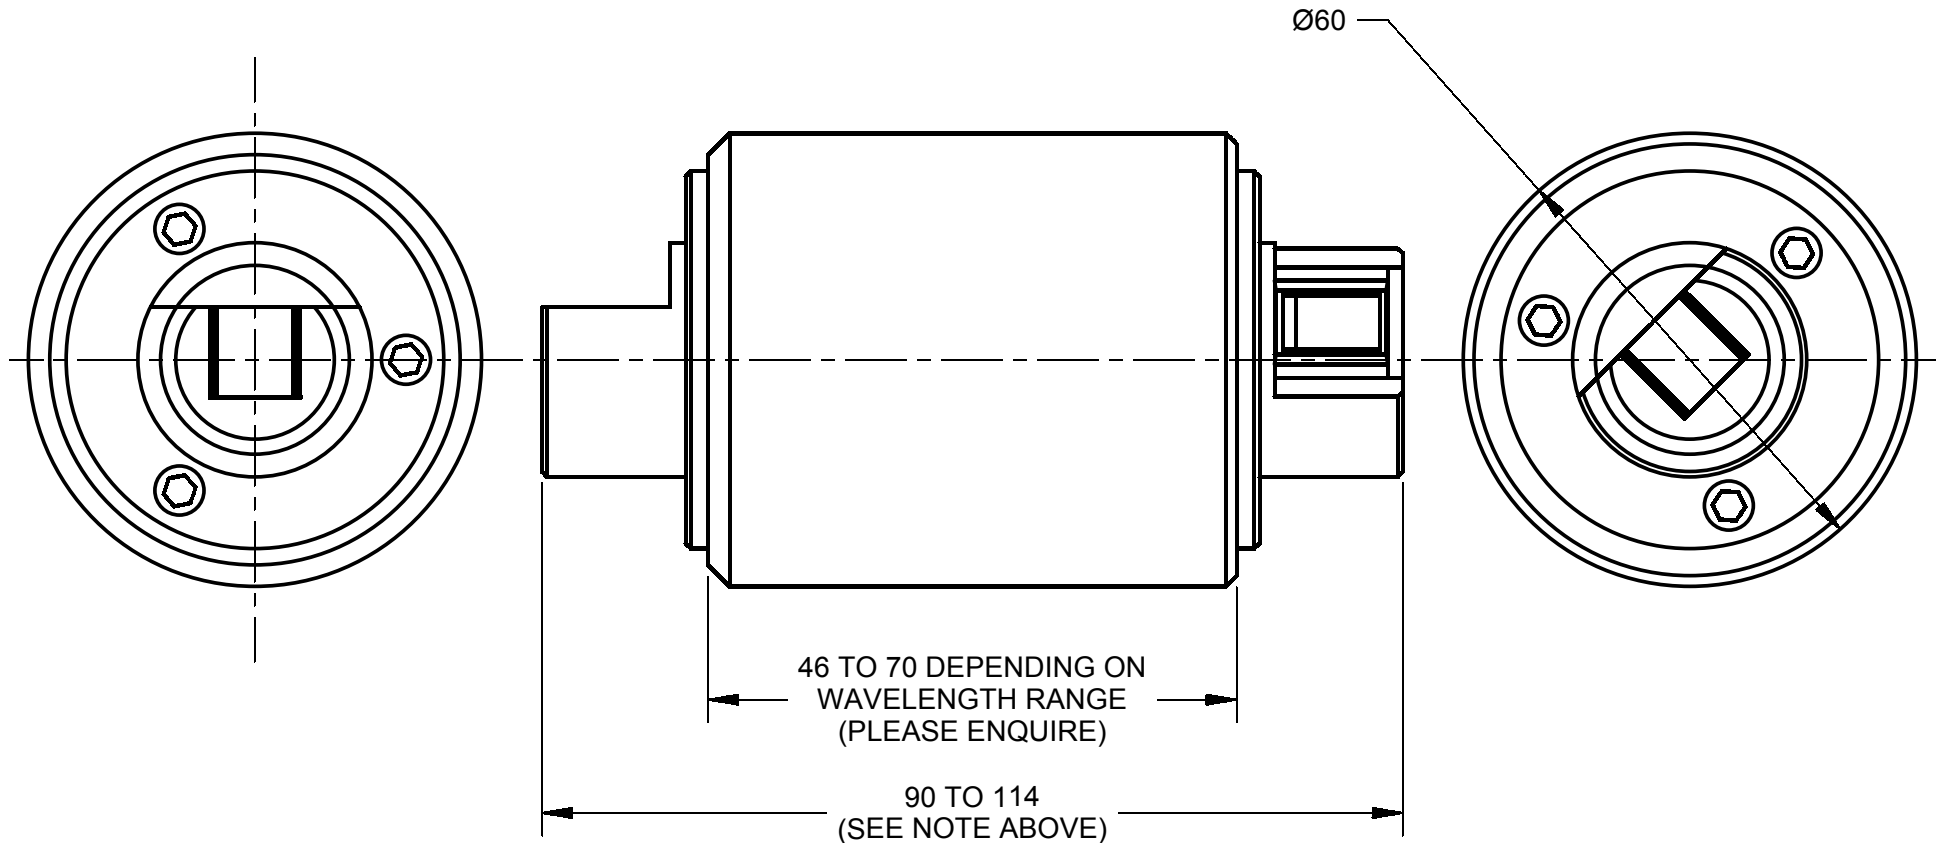

DESIGN SUBJECT TO CHANGE WITHOUT NOTICE

DO NOT SCALE DRAWING

HOUSING MATERIAL: ALUMINIUM ALLOY, BLACK ANODISED

LEYSOP

FOI 5/57 FARADAY ISOLATOR
INTERFACE DIAGRAM

Scale
1:1

Drawn
S. PAYNE

Drawing No.