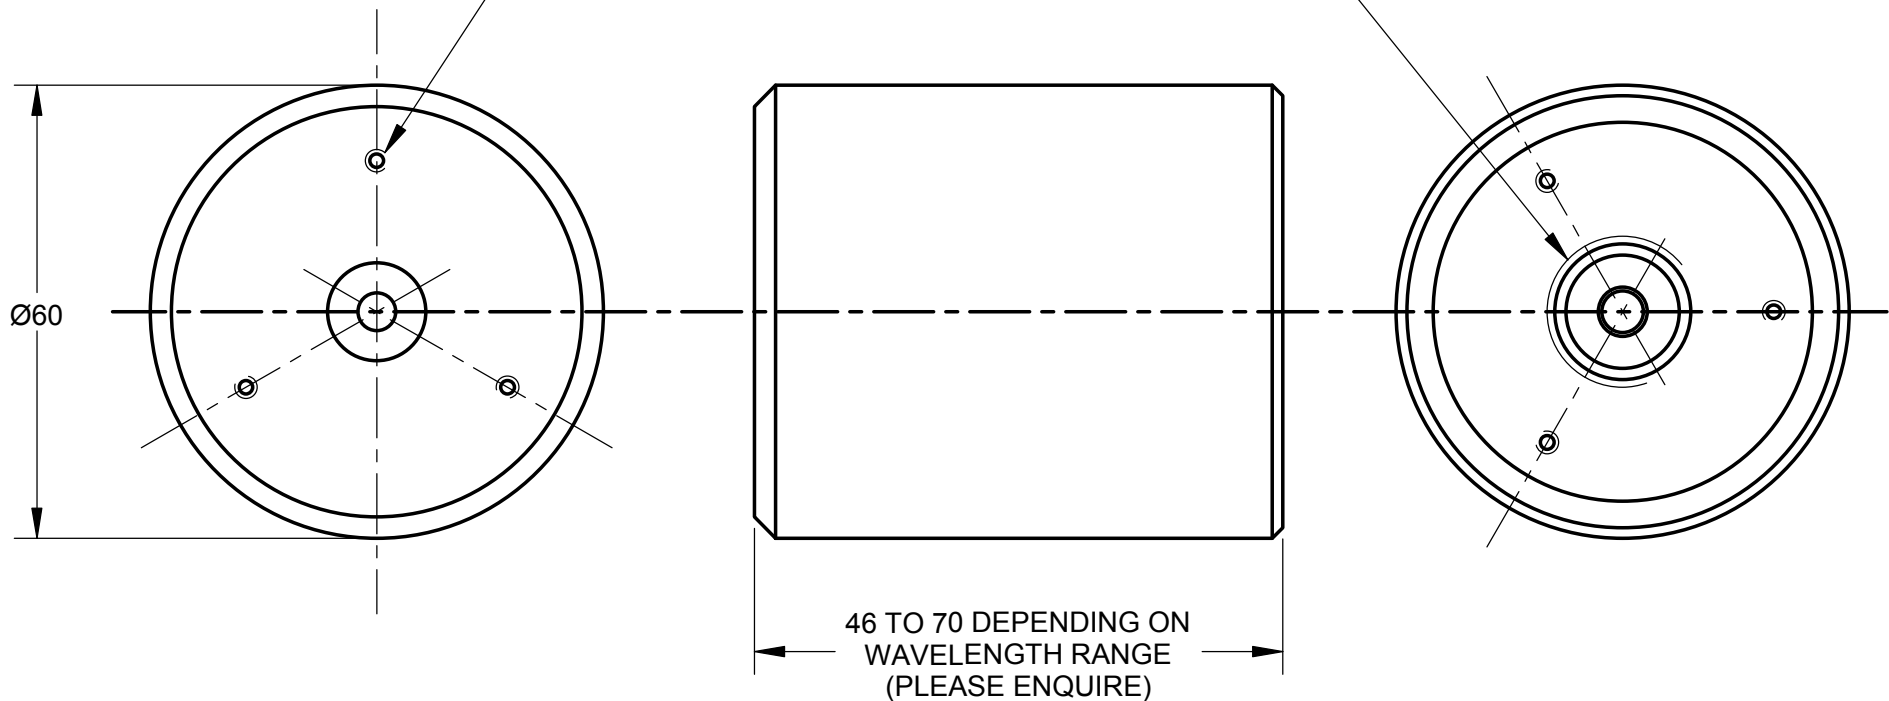

DESIGN SUBJECT TO CHANGE WITHOUT NOTICE

DO NOT SCALE DRAWING

ADJUSTABLE ROD HOLDER  
TO TUNE ROTATION

6 HOLES @ 120°  
M3 ON 40 PCD

HOUSING MATERIAL: ALUMINIUM ALLOY, BLACK ANODISED

**LEYSOP**

FOI 5/57 FARADAY ROTATOR  
INTERFACE DIAGRAM

Scale  
1:1

Drawn  
S. PAYNE

Approved  
P. FRANKS

Issue  
1

Date  
10/06/02

Drawing No.

Dims.  
mm

Tolerances Unless  
Otherwise Stated ±0.1