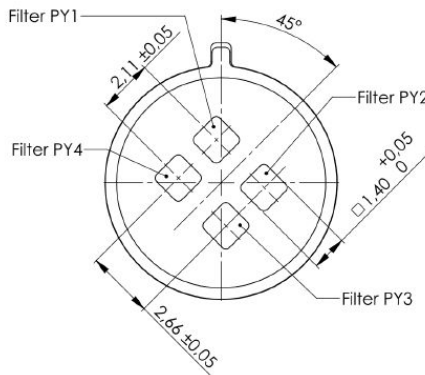

Micro-Hybrid Window Orientation – 2 & 4 Channel Detectors

2 Channel

4 Channel Pyroelectric

4 Channel Thermopile