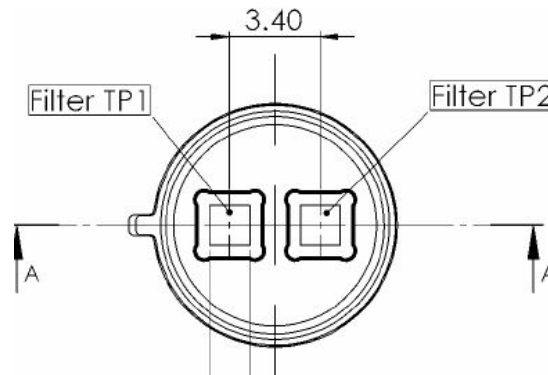

Micro-Hybrid Window Orientation – 2 & 4 Channel Detectors

2 Channel

4 Channel Pyroelectric

4 Channel Thermopile