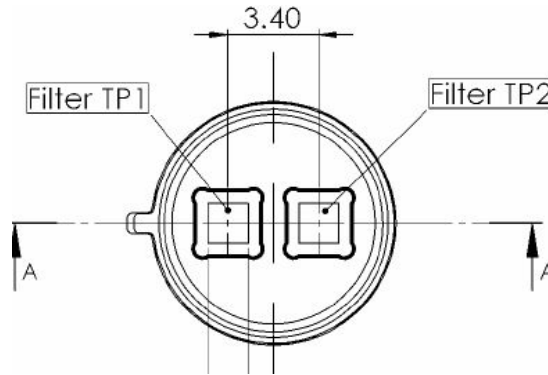

Micro-Hybrid Window Orientation – 2 & 4 Channel Detectors

2 Channel

4 Channel Pyroelectric

4 Channel Thermopile