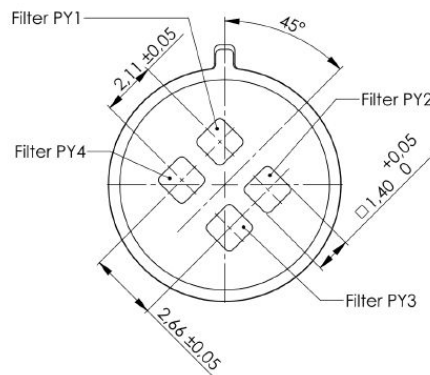

Micro-Hybrid Window Orientation – 2 & 4 Channel Detectors

2 Channel

4 Channel Pyroelectric

4 Channel Thermopile