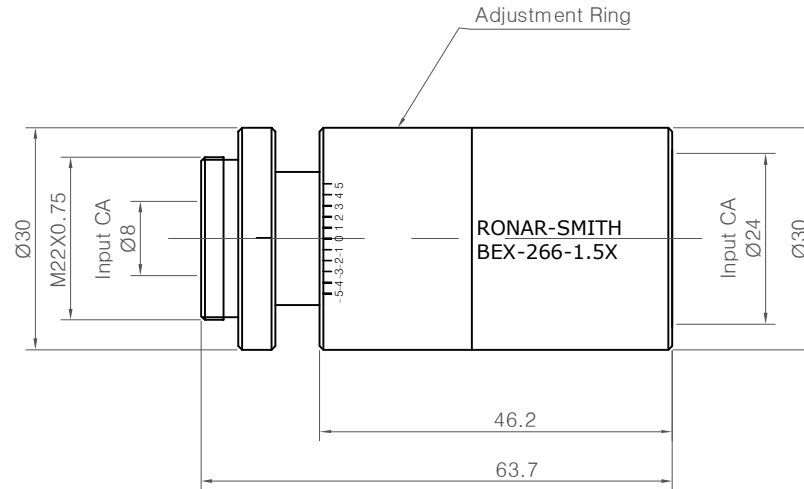

Electro Optical Components, Inc.

5460 Skylane Boulevard, Santa Rosa, CA 95403

Toll Free: 855-EOC-6300

www.eoc-inc.com | info@eoc-inc.com

PROPRIETARY AND CONFIDENTIAL THE INFORMATION CONTAINED IN THIS DRAWING IS THE SOLE PROPERTY OF WAVELENGTH TECHNOLOGY PTE.LTD. ANY REPRODUCTION IN PART OR AS A WHOLE WITHOUT THE WRITTEN PERMISSION OF WAVELENGTH TECHNOLOGY PTE.LTD. IS PROHIBITED.	TOLERANCES UNLESS SPECIFIED:		NAME	DATE	WAVELENGTH TECHNOLOGY	
	SURFACE		DRAWN	29/02/08		
	MATERIAL:		CHECKED			DWG.NO. S161
	UNIT:		BEX-266-1.5X			REV.
SCALE:		SHEET 3 OF 3				