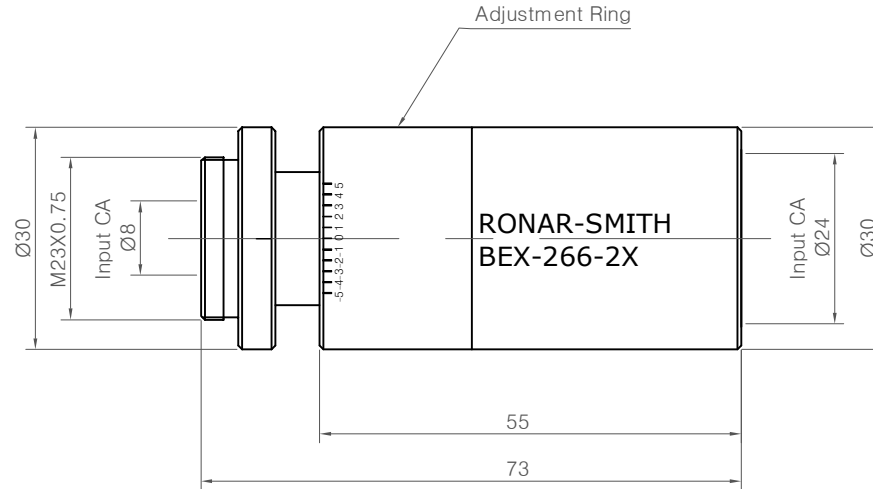

Electro Optical Components, Inc.

5460 Skylane Boulevard, Santa Rosa, CA 95403

Toll Free: 855-EOC-6300

www.eoc-inc.com | info@eoc-inc.com

PROPRIETARY AND CONFIDENTIAL THE INFORMATION CONTAINED IN THIS DRAWING IS THE SOLE PROPERTY OF WAVELENGTH TECHNOLOGY PTE.LTD. ANY REPRODUCTION IN PART OR AS A WHOLE WITHOUT THE WRITTEN PERMISSION OF WAVELENGTH TECHNOLOGY PTE.LTD. IS PROHIBITED.	TOLERANCES UNLESS SPECIFIED:		NAME	DATE	WAVELENGTH TECHNOLOGY		
	SURFACE		DRAWN	29/02/08			
	MATERIAL:		CHECKED				
	UNIT:		BEX-266-2X			DWG.NO. S162	REV.
	SCALE:					SHEET 3 OF 3	