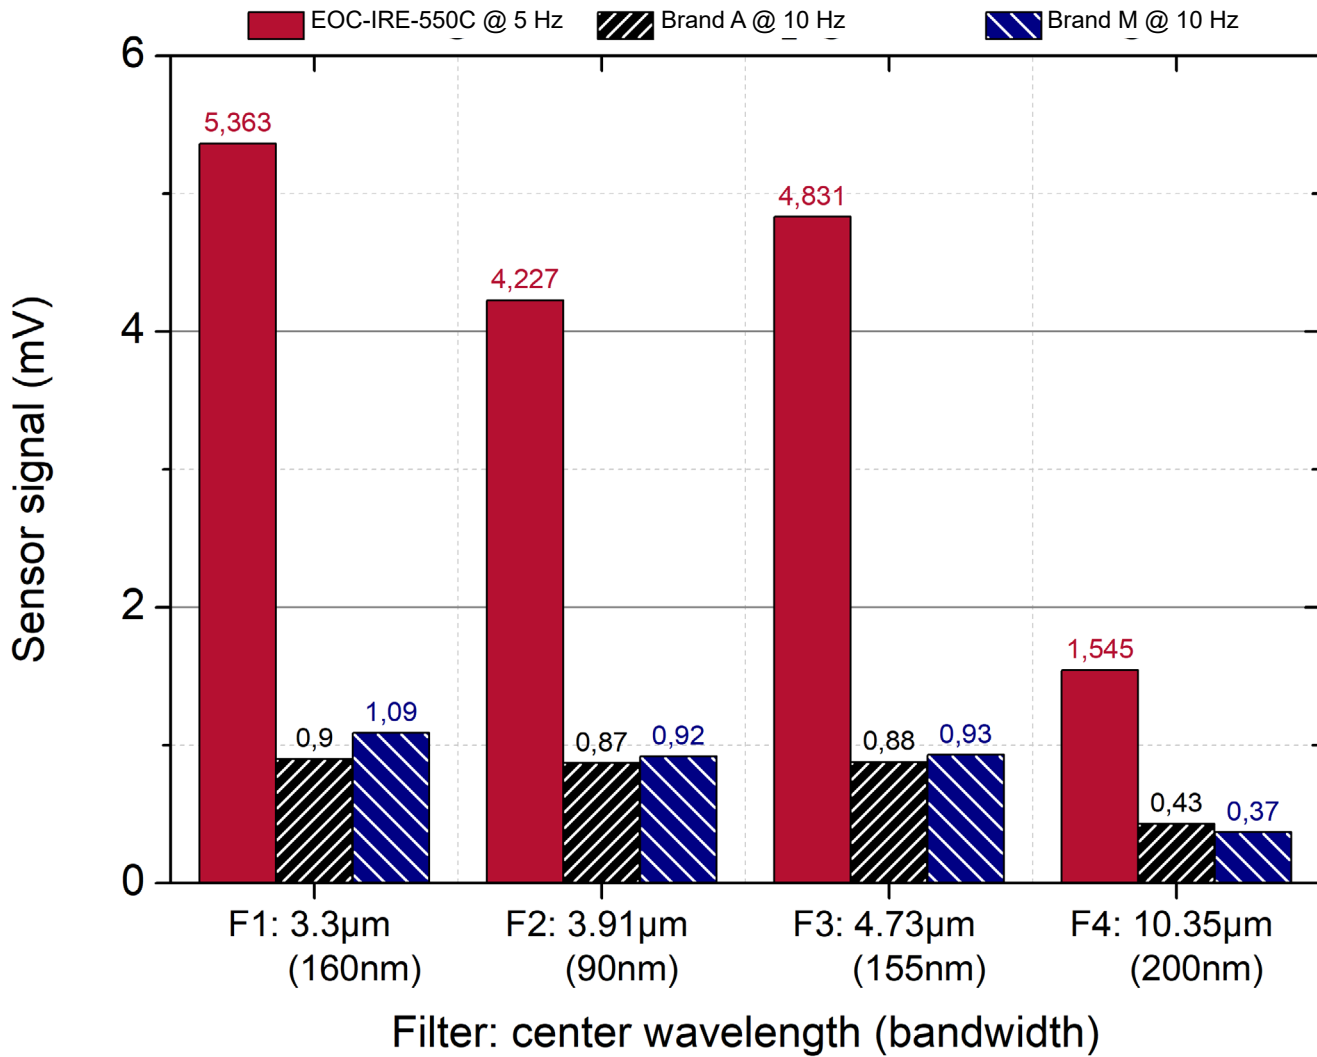

Sensor Response for Modulated IR Sources with Reflectors No Windows

Sensor Response for Modulated IR Sources without Reflectors No Windows

Electro Optical Components, Inc.

5464 Skylane Boulevard, Suite D, Santa Rosa, CA 95403