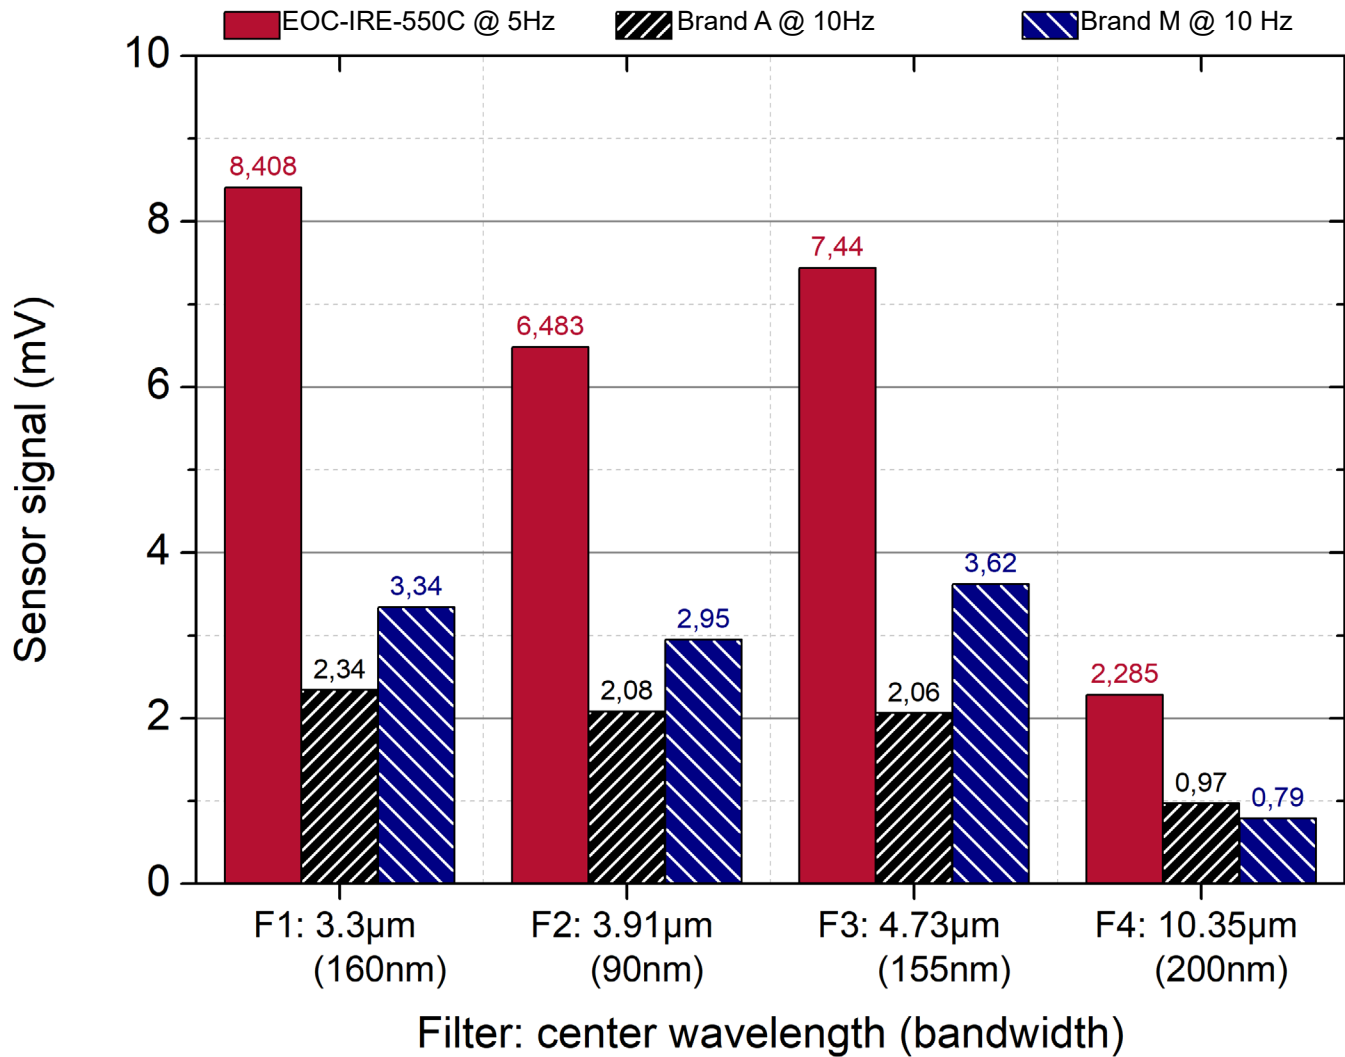

Sensor Response for Modulated IR Sources with Reflectors No Windows

Sensor Response for Modulated IR Sources without Reflectors No Windows

Electro Optical Components, Inc.

5464 Skylane Boulevard, Suite D, Santa Rosa, CA 95403