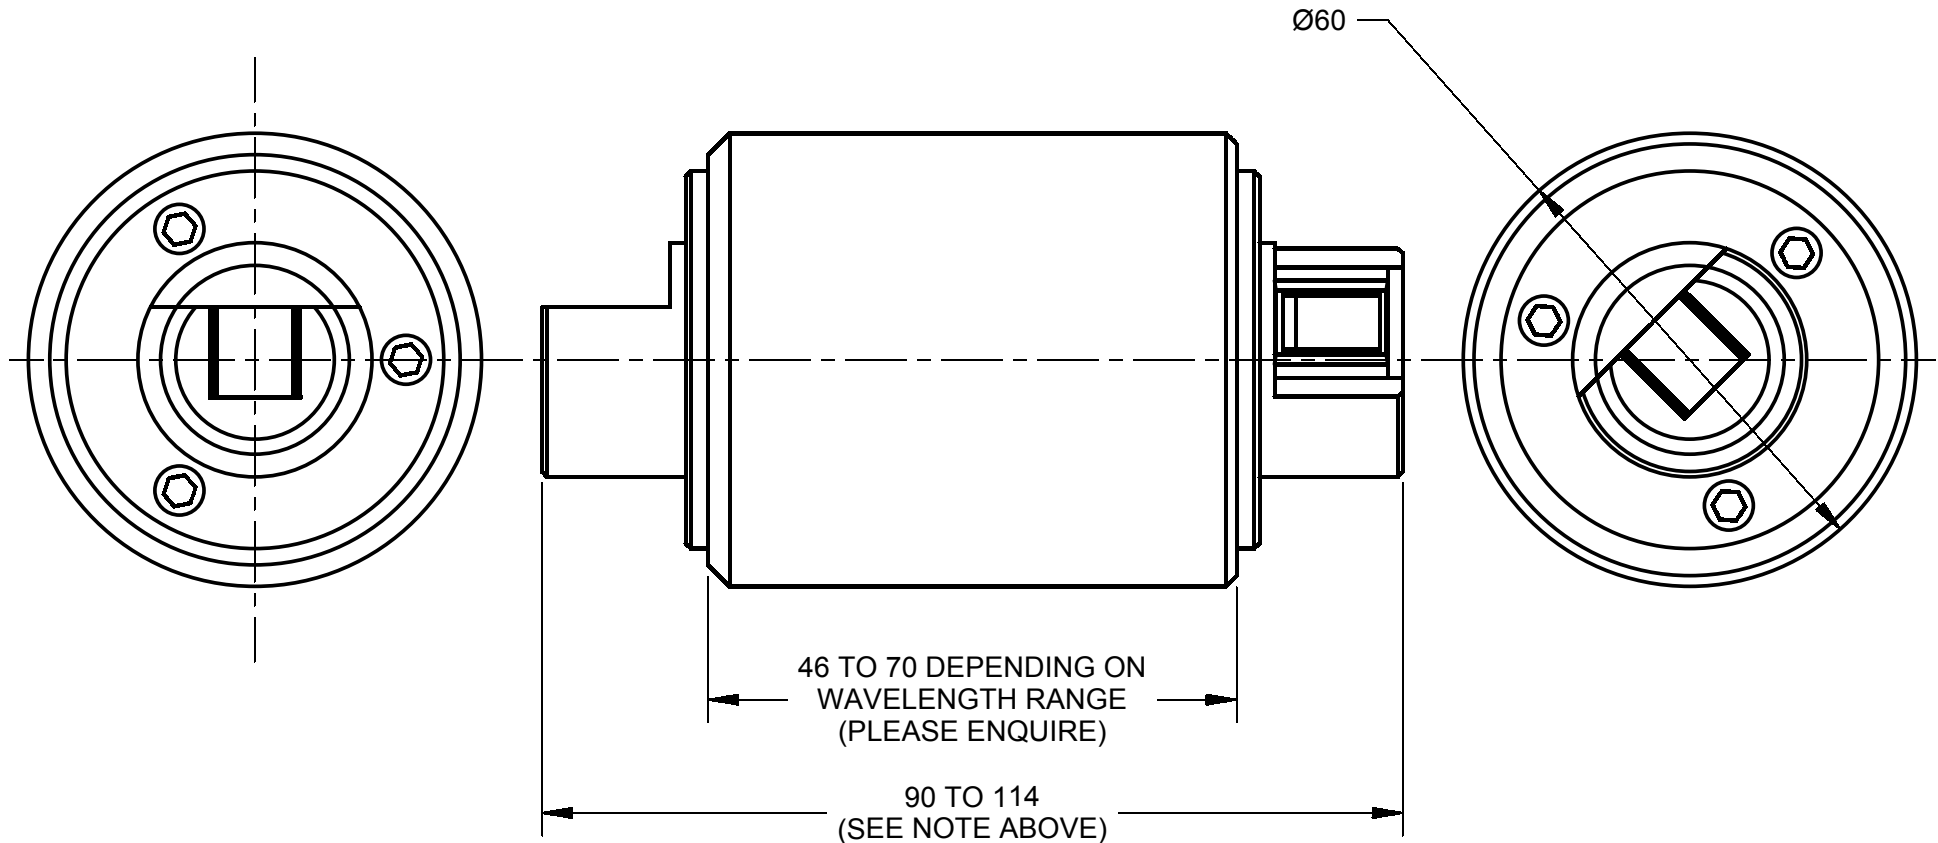

DESIGN SUBJECT TO CHANGE WITHOUT NOTICE

DO NOT SCALE DRAWING

HOUSING MATERIAL: ALUMINIUM ALLOY, BLACK ANODISED

LEYSOP

FOI 5/57 FARADAY ISOLATOR
INTERFACE DIAGRAM

Scale
1:1

Drawn
S. PAYNE

Approved
P. FRANKS