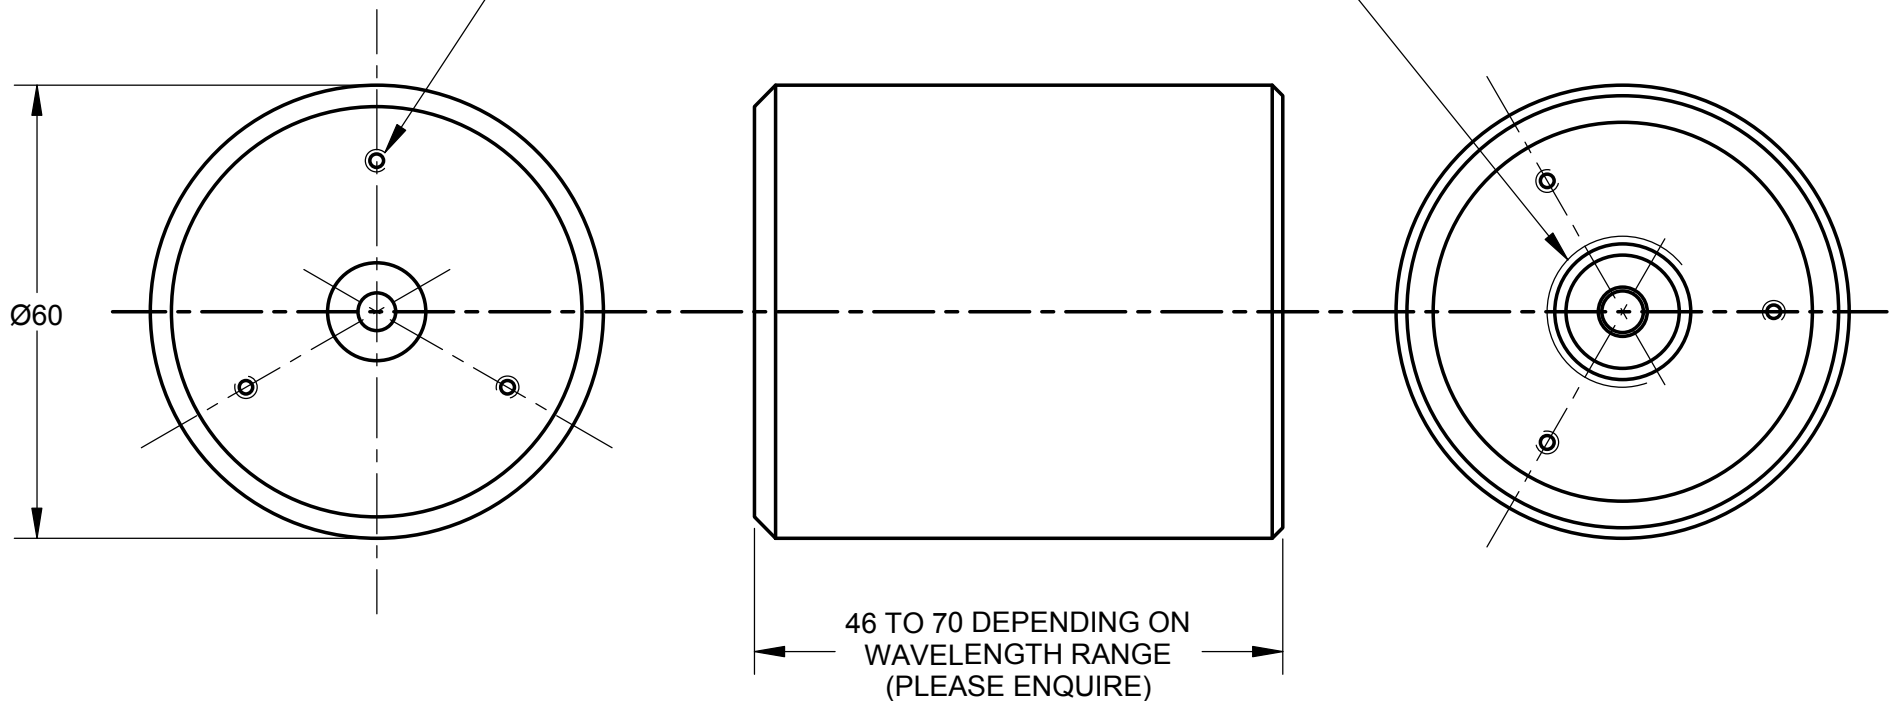

DESIGN SUBJECT TO CHANGE WITHOUT NOTICE

DO NOT SCALE DRAWING

ADJUSTABLE ROD HOLDER
TO TUNE ROTATION

6 HOLES @ 120°
M3 ON 40 PCD

HOUSING MATERIAL: ALUMINIUM ALLOY, BLACK ANODISED

LEYSOP

FOI 5/57 FARADAY ROTATOR
INTERFACE DIAGRAM

Scale
1:1

Drawn
S. PAYNE

Approved
P. FRANKS

Issue
1

Date
10/06/02

Drawing No.

Dims.
mm

Tolerances Unless
Otherwise Stated ±0.1