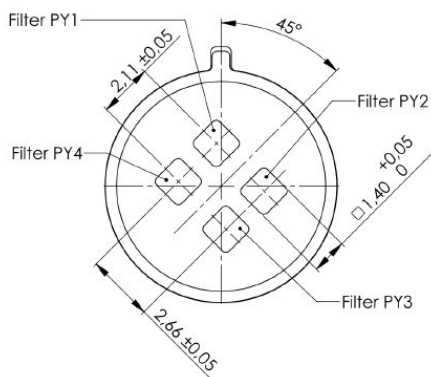

## Micro-Hybrid Window Orientation – 2 & 4 Channel Detectors

### 2 Channel

### 4 Channel Thermopile